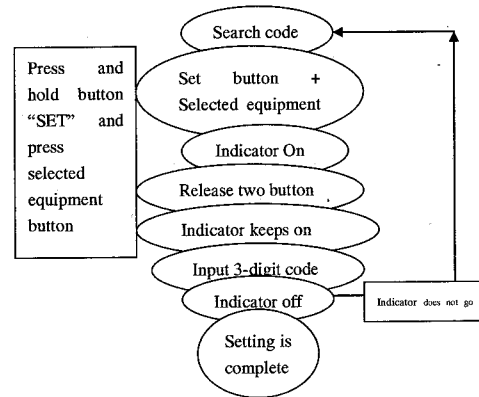

AUX

GB

DE

CZ

PL

LAUDMANN
Germany

Set Code

First find your TV model(or other appliances) code; then you press and hold button “SET” and press selected equipment button, the indicator will light on; release both buttons and now the indicator keeps on. Input 3 digits and the indicator will switch off;the setting steps are completed.

Manual Code Search

If you do not know your appliance's brand or can not find

its code, you may find its code manually; first press and hold "SET" button, and then press selected equipment button. The indicator will keep light on; now press again "SET" button, the indicator will flash. Point your control toward TV and press "POWER" button, and one code will be sent each time you press until TV is turned off. Immediately press selected equipment button, otherwise the next code may be locked. Use the same method to set other appliances.

Auto Code Search

- 1: Power on the Device first. If the device is VCR, CD, LD or DVD, insert the Tape or Disc first.
- 2: Press and hold "SET" button. And press and hold "DEVICE" button for 3 seconds until the indicator lights on, release both buttons, then the indicator flashes-one code will be sent for each flash.
- 3: Put the remote control toward TV; when TV is turned off, press equipment button immediately to save the code. Now TV should be able to turn on by pressing "POWER" button, and the setting procedure is completed.